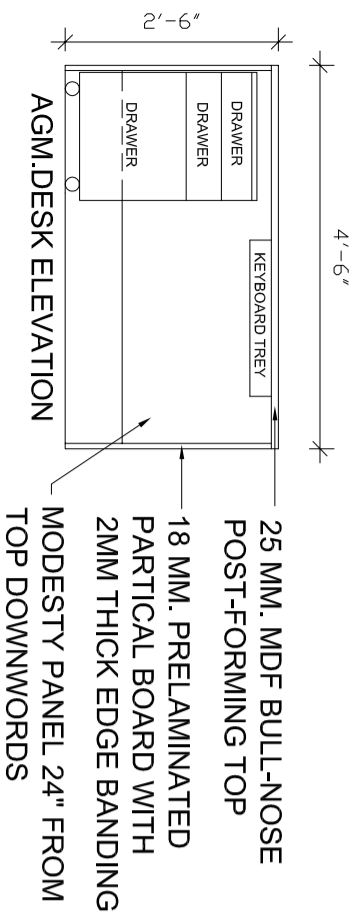

Project

Rural Electrification Corporation LTD.

3rd FLOOR

Scale

Date
15-01-2010

Deait
V.K

Designed
P.S.A
Title

AGM ROOM FURNITURE DETAIL

Checked
A.S.

DRG. NO.

5

Rev. NO.
0

Locus Office Systems Pvt Ltd.

157, Defence Colony Flyover Complex,
New Delhi-110024
Tel. 24656548, 24656549 Fax .24656550