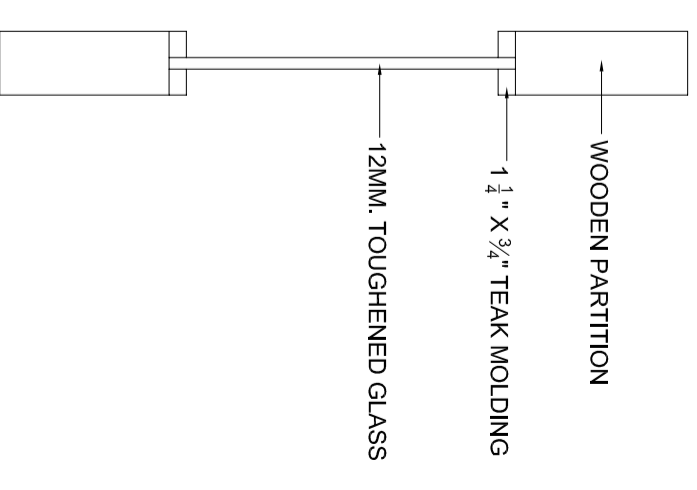

SECTION

SECTION

WOODEN PARTITION HARD WOOD
600MM C/C FRAME DETAIL

WOODEN PARTITION 300MM WIDE
FLAT & SKIRTING DETAIL

PARTITION & GLASS
SECTION

Project

**Rural Electrification
Corporation LTD.**

**3rd
FLOOR**