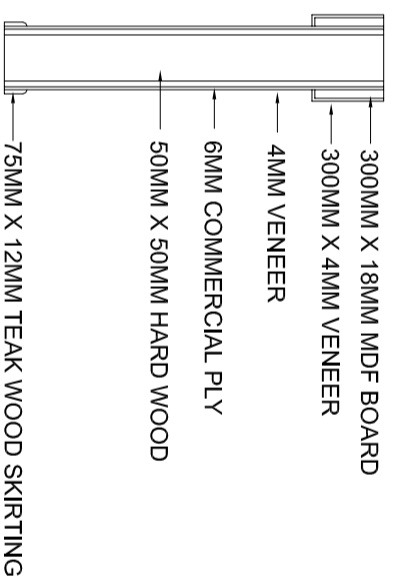

FULL HEIGHT WOODEN
PARTITION DETAIL