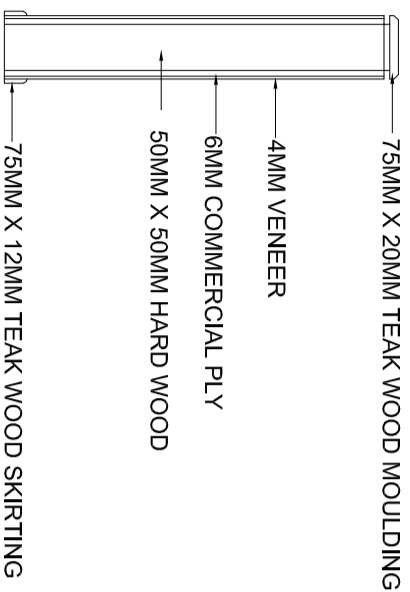

LOW HEIGHT WOODEN
PARTITION DETAIL